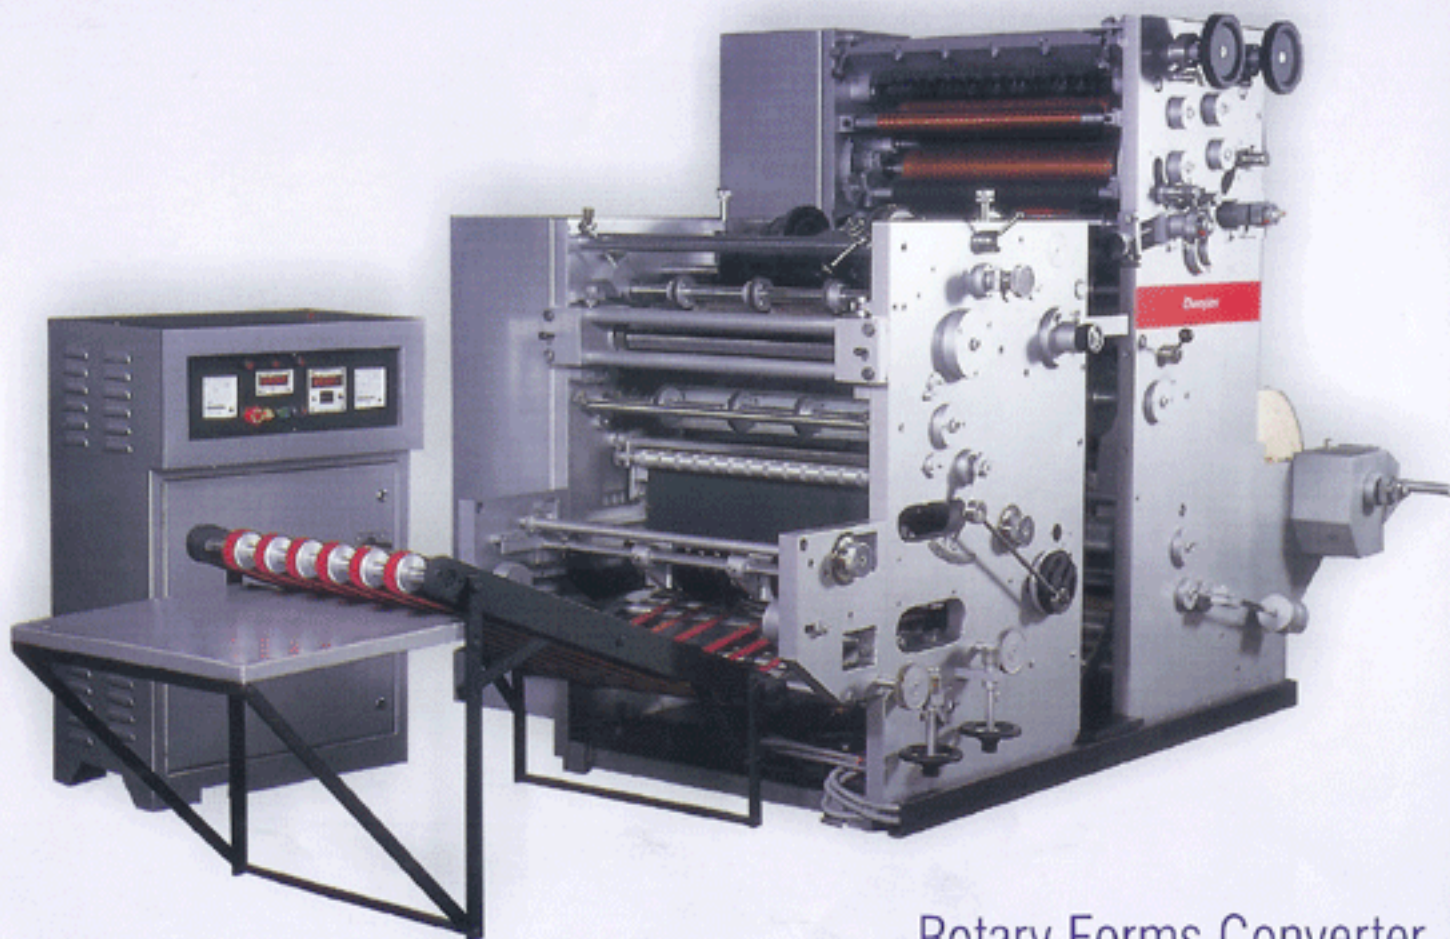

Expect more

Productivity. Reliability. Profitability.

Champion

Rotary Forms Converter

Features

2 UP production
1 Color letterpress unit
Logo & numbering in different color
40,000 feet/min - fastest in its category
Electronic forms counter & batch marker

Specifications

Working Width	22"
Letterpress cylinders (variable)	9"-18"
Numbering Circumference (variable)	16"-24"
Drive	3/5 HP

Options

Available in 1 UP or 3 UP production
Available without printing units